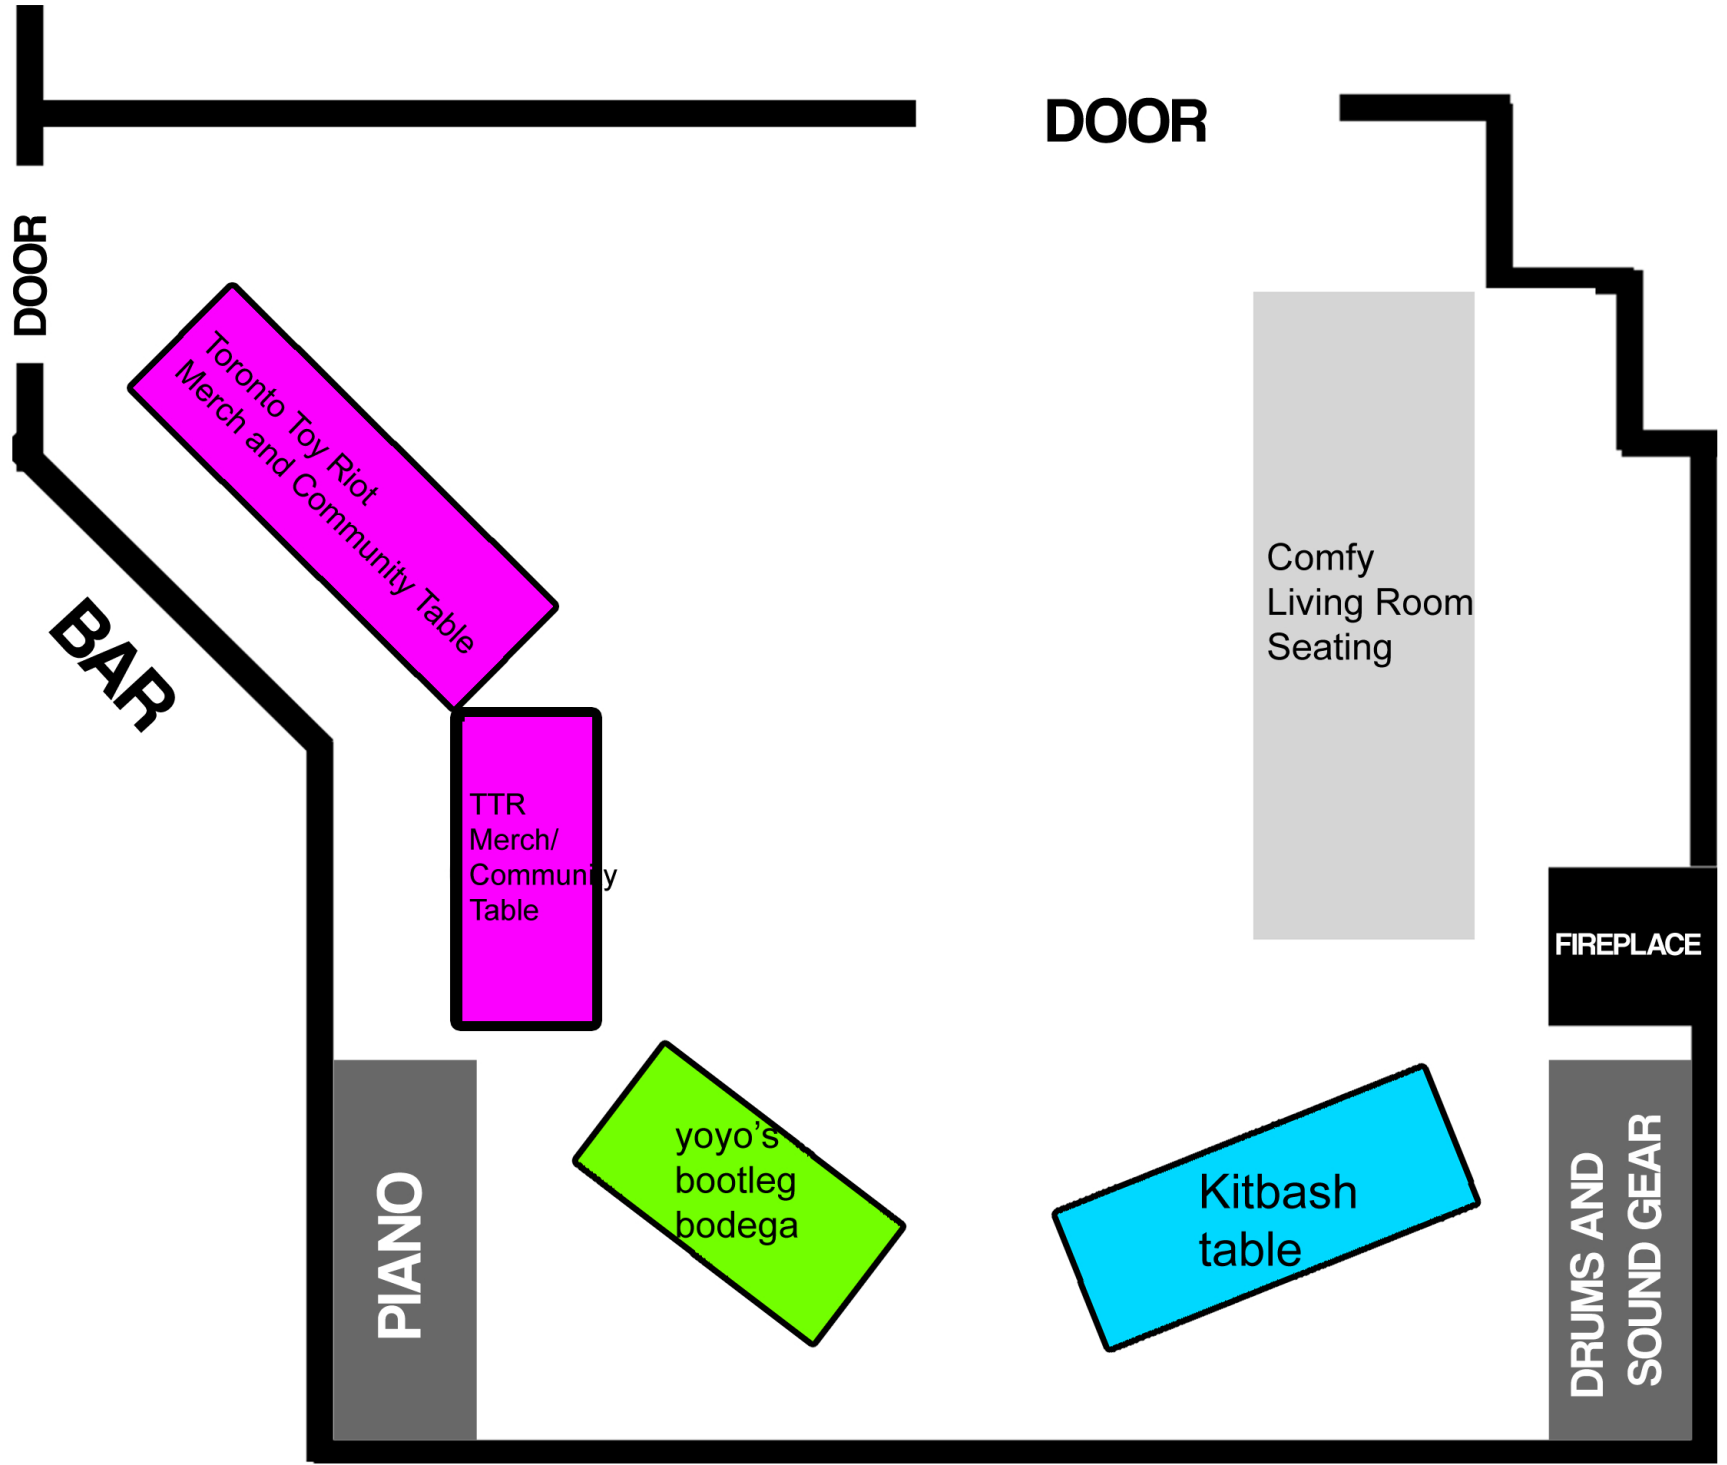

P

NUGS

Undead Media / Breakaway Toys

Miniature Spencer

Outlaw Plastic Syndicate

DOOR

DOOR

Tone Butta

Barreticus

MJC

Edwin Salas

SOUND BOOTH

DOOR

DOOR

BAR

Toronto Toy Riot
Merch and Community Table

TTR
Merch/
Community
Table

yoyo's
bootleg
bodega

Kitbash
table

Comfy
Living Room
Seating

FIREPLACE

DRUMS AND
SOUND GEAR

PIANO

The Living Room