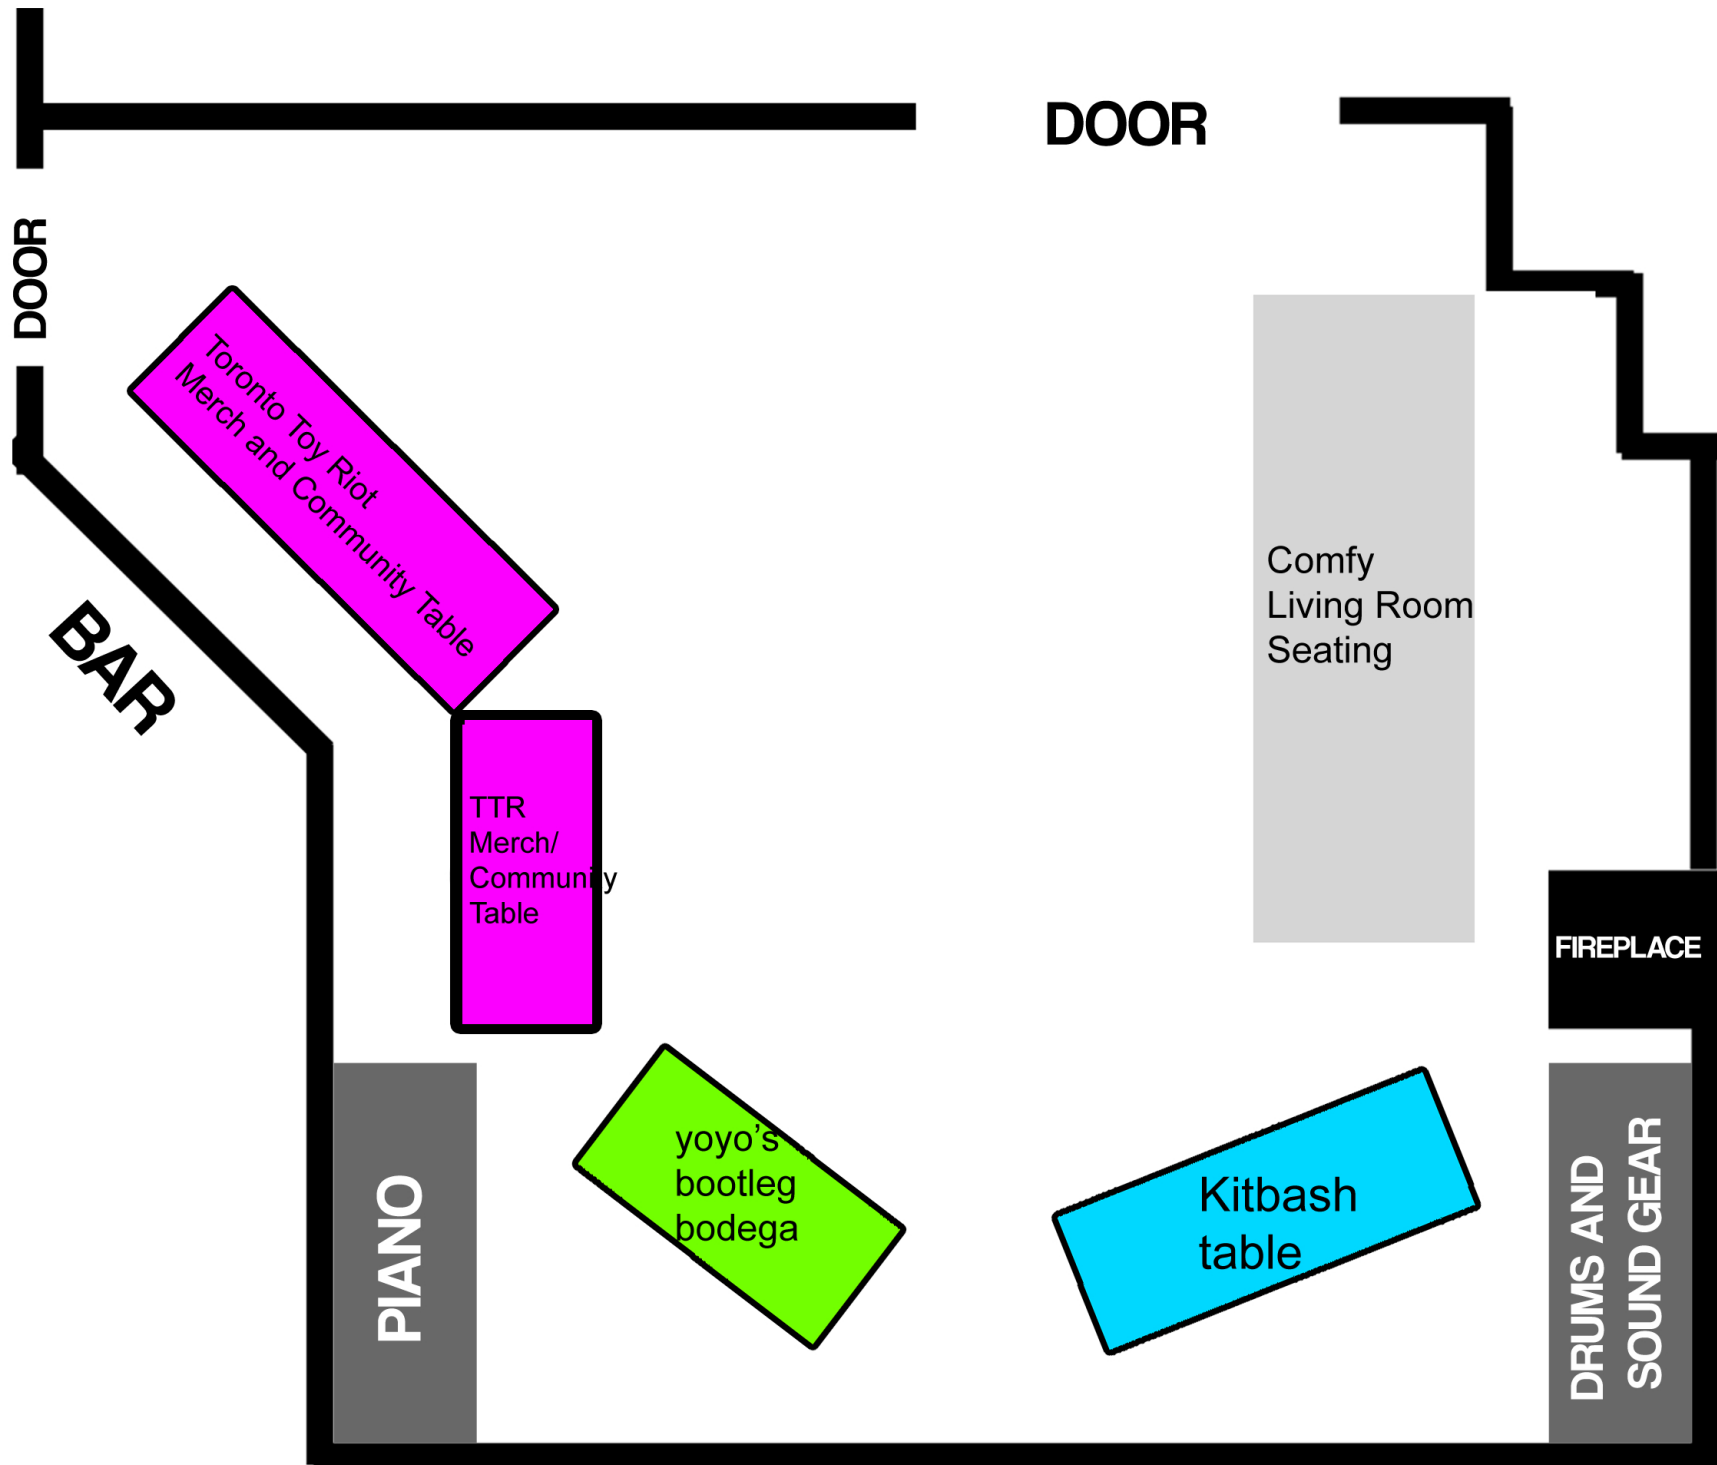

**STAGE**

**DOORWAY**

**BAR**

Seismic Toys

Wicked Weavings

Dreesease

Angry Beast

Lab Monkey #9

**P**

**NUGS**

Level 1313

Plaid Stallions / Laird of Toy

Edwin Salas

Mad Poet God

Undead Media / Breakaway Toys

Miniature Spencer

Outlaw Plastic Syndicate

**SOUND BOOTH**

**DOOR**

**DOOR**

DOOR

BAR

Toronto Toy Riot  
Merch and Community Table

TTR  
Merch/  
Community  
Table

yoyo's  
bootleg  
bodega

DOOR

Comfy  
Living Room  
Seating

FIREPLACE

DRUMS AND  
SOUND GEAR

Kitbash  
table

PIANO

The Living Room